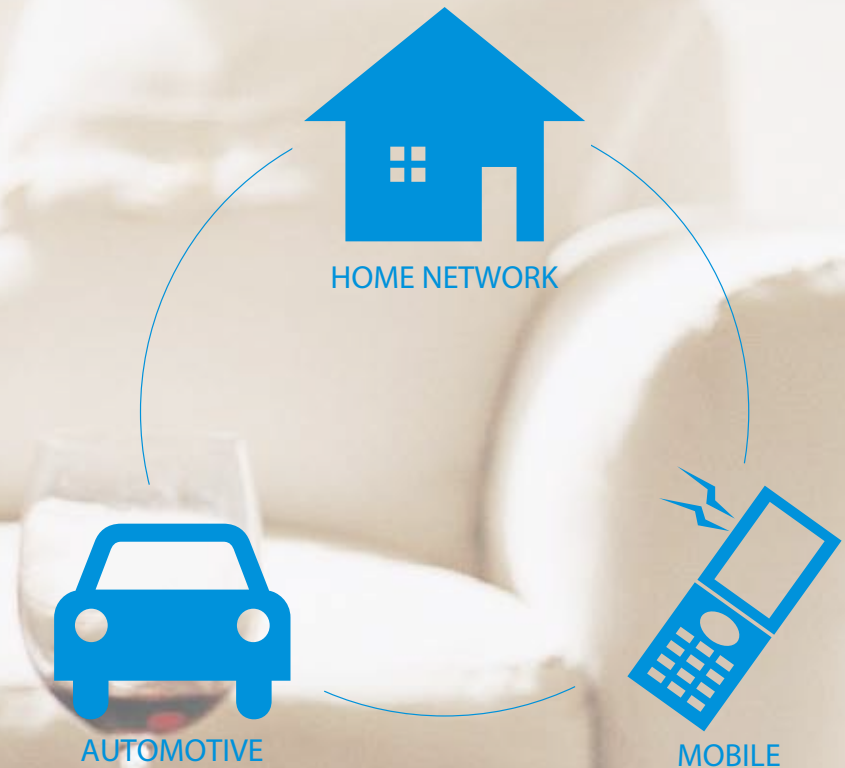

Seamless Integrator of Ubiquitous Technology

your ubiquitous lifestyle, now

In just a few more years, every device will be connected and interoperate with all other devices in a ubiquitous network.

You'll wake up to the sound of your favorite music as it plays from your **compact, network terminal** at your bedside. You'll immediately load the weather Widget on the terminal and check the day's forecast. After your shower, you'll step on your **bathroom scale**, and your weight and body fat data will be sent to your health care service. You'll take a seat on your living room sofa, and a message with health care advice from your health care service will arrive as you watch the morning news on **TV**. You'll use your **universal terminal** to program your recording device to record a TV show later in the day. Next you'll use your **universal terminal** to enter the destination that you will drive to when you leave the house. As soon as you get in your car, its **navigation system** will automatically begin giving you directions to the destination that you entered just moments before. After you return home later that night, you'll sink into a relaxing bath and use your **mobile internet device (MID)** to watch the program that you set to record that morning. **eflow** is working to make this ubiquitous lifestyle a reality.