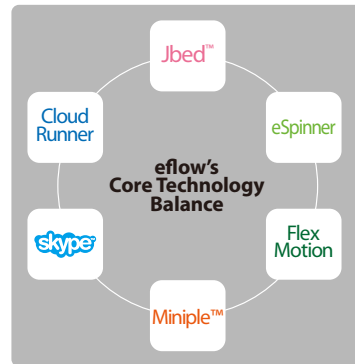

CloudRunner

Ultra lightweight VM for embedded devices (128KB)
Ideal as system platform for "Cloud" devices

MINIPLE

Lightweight network applications
Client-server widget platform featuring synchronized content
and monetized services across multiple devices

skype

Bringing the user-acclaimed Skype™ experience to digital TV,
car navigation, digital picture frames, and various other devices

Jbed™

Accelerated Java VM thanks to proprietary compiler technology
Java™ CLDC for mobile devices or Java CDC for stationary devices