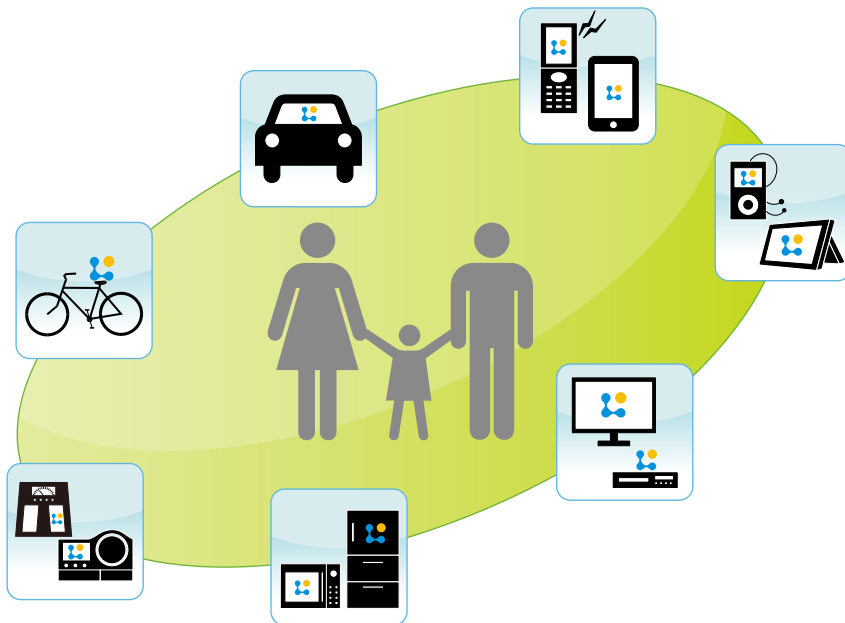

eflow's technology is everywhere on the ubiquitous network